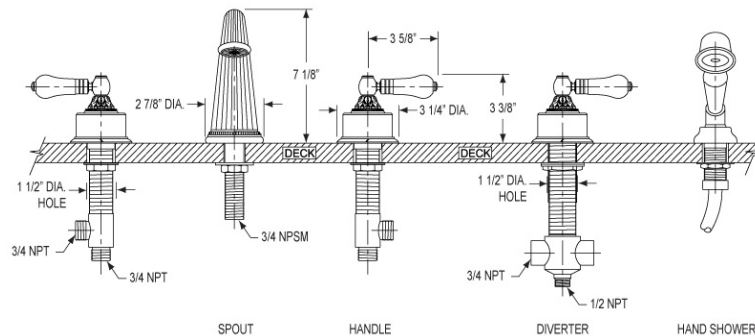

Deck Tub Set with Hand Shower Model K2244P1_003

FEATURES

- Style: Baroque Treasures
- Collection: Versailles
- 30" (762mm) maximum centers from diverter to hand shower
- Hand shower hose length is 59" (1499mm)
- 1-1/2" (38mm) hole size for valves and diverter
- 1-1/8" (29mm) hole size for spout
- 1-3/8" (35mm) hole size for hand shower
- Integral check valves for backflow protection
- K5141 Deck Tub Spout, 3/4" Valves, K6640 Green, K6641 Brown, K6642 Bleu Sodalite, K6643 Pink or K6644 Black Onyx Hand Shower, and K6005 Deck Bracket

Image shown may not be in the finish selected

COLOR FINISHES

- Polished Nickel (K2244P1_014)
- Satin Nickel (K2244P1_015)
- Pewter (K2244P1_15A)
- Polished Chrome (K2244P1_026)
- Polished Brass (K2244P1_003)
- Polished Brass Antiqued (K2244P1_007)
- Satin Brass (K2244P1_004)
- Polished Gold (K2244P1_025)
- Polished Gold Antiqued (K2244P1_25D)
- Satin Gold (K2244P1_024)
- Satin Gold Antiqued (K2244P1_24D)
- Satin Jeweler's Gold (K2244P1_24J)
- Old English Brass (K2244P1_OEB)
- Antique Brass (K2244P1_047)
- Antique Bronze (K2244P1_11B)

WARRANTY

- Limited Lifetime